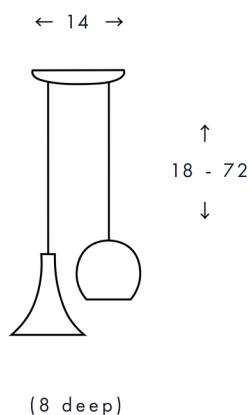

The Crescent chandelier is a composition of two translucent porcelain shades aligning their curves to create a crescent negative space. The chandelier's floating porcelain shades have a natural and timeless quality. They glow in an amber tone when the light is on, and when the light is off they have a matte white ceramic surface.

Lit image

Day light image

Dimensions: 14" L x 8" W x 18-72" H

Ceiling plate: 9" diameter

Lamp Base: Medium screw (E-26)

Wattage: Up to 60W bulb

Supplied bulb: 2x 10W dimmable LED, 1050 lumens, 2700K

Warranty: 1 year

Country of Manufacture: USA

Weight: 5 lb.

Listing: UL Listed

Shade Material: Translucent porcelain

Cord Cover Finish: Braided white mesh

Finish: Natural matte