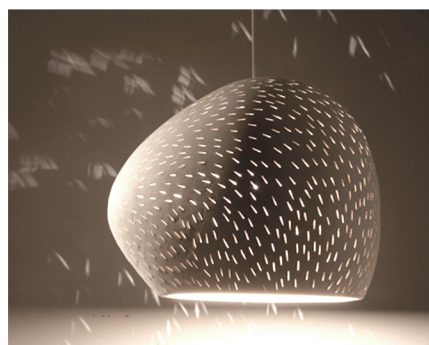

Claylight 10" Asymmetrical Pendant

A 10" asymmetrical, white matte ceramic pendant light suspended by a braided cord and a matching ceramic ceiling plate. The pendant's perforation pattern projects light textures on the walls and casts both a downward soft reflected light and a central task light.

Lit image

Day light image

Lamp Base: Medium base (E-26)

Wattage: 6W

Supplied bulb: Dimmable 60W incandescent or 10W LED

Warranty: 1 year

Country of Manufacture: USA

Weight: 5 lb.

Listing: UL Listed Luminaire E-353899

Plate and Shade Material: White ceramic

Perforation: Line or dot pattern

Finish: Natural matte

Cord Cover Finish: Braided white

Cord Length: Adjustable up to 72" - longer cords are available upon request