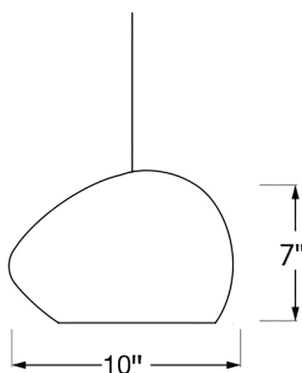

Claylight 10" Asymmetrical Pendant

A 10" asymmetrical, white matte ceramic pendant light suspended by a braided cord and a matching ceramic ceiling plate. The pendant's perforation pattern projects light textures on the walls and casts both a downward soft reflected light and a central task light.

Lit image

Day light image

Lamp Base: Medium base (E-26)

Wattage: 6W

Supplied bulb: Dimmable 60W incandescent or 10W LED

Warranty: 1 year

Country of Manufacture: USA

Weight: 5 lb.

Listing: UL Listed Luminaire E-353899

Plate and Shade Material: White ceramic

Perforation: Line or dot pattern

Finish: Natural matte

Cord Cover Finish: Braided white

Cord Length: Adjustable up to 72" - longer cords are available upon request