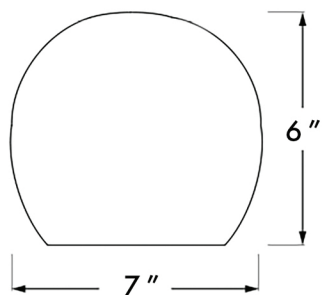

The 7" Claylight Coral Flush Mount is a minimalist statement piece when unlit. When illuminated, it casts a stunning display of patterns while providing a focused task light below. Designed for low ceilings, this compact ceramic lamp delivers both functionality and style.

Lit image

Day light image

- Lamp Base:** Medium base (E-26)
- Wattage:** 60W
- Supplied bulb:** Dimmable 35W incandescent or 5W LED
- Warranty:** 1 year
- Country of Manufacture:** USA
- Weight:** 6 lb
- Listing:** UL Listed Luminaire
- Plate and Shade Material:** White ceramic
- Perforation:** Line or dot pattern
- Finish:** Natural matte