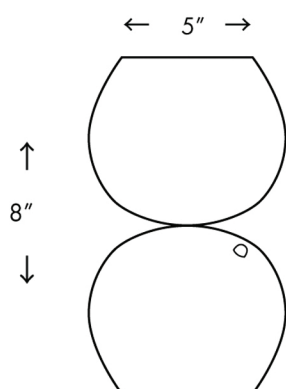

The Claylight Mini Table Lamp is made of two similar stacked white ceramic sphere to create an elegant single material body. The small metal knob acts as a touch dimmer and switch. It's an excellent bedside lamp, office lamp or a living room light.

Lit image

Day light image

**Dimensions:** 5" L x 5" W x 8" H  
**Cord Length:** 8'  
**Lamp Base:** G8 bi pin  
**Wattage:** Up to 6W bi pin bulb  
**Supplied bulb:** 2x 6W LED, 400 lumens, 2700K  
**Warranty:** 1 year  
**Country of Manufacture:** USA  
**Weight:** 2 lb.  
**Shade Material:** White ceramic  
**Finish:** Natural matte  
**Listing:** All electrical parts are UL recognized