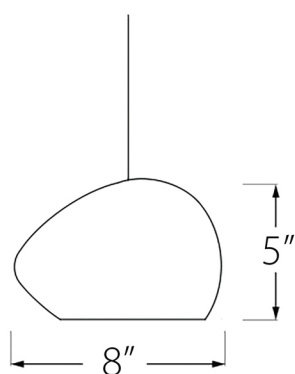

# Claylight Double Cut 8" Pendant

A perforated, asymmetrical shaped white ceramic pendant light with two openings, a braided cord and a matching ceiling plate. The lamp shade can be easily rotated 360 degrees horizontally to aim the opening at any direction.

Lit image

Day light image

- Dimensions:** 6" L x 8" W x 5" H
- Ceiling plate:** 5" diameter
- Lamp Base:** Medium screw (E-26)
- Wattage:** Up to 60W bulb
- Supplied bulb:** 10W dimmable LED or 60W incandescent
- Warranty:** 1 year
- Country of Manufacture:** USA
- Weight:** 5 lb.
- Listing:** All of the electrical parts are UL listed
- Shade Material:** White ceramic
- Cord Cover Finish:** Braided white mesh
- Finish:** Natural matte