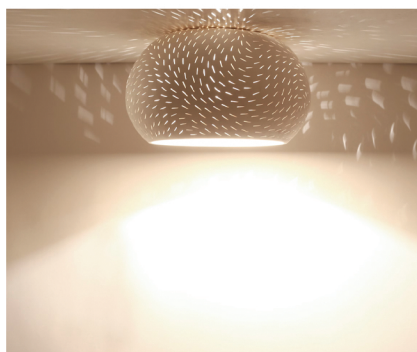

Our large ceramic light in a flush mount design is perfect for a low ceiling setting. The ceiling light throws light textures on the walls in its proximity, and a downward soft reflected light provides central task light.

Lit image

Day light image

**Lamp Base:** Medium base (E-26)  
**Wattage:** 150W  
**Supplied bulb:** Dimmable 53W incandescent or 10W LED  
**Warranty:** 1 year  
**Country of Manufacture:** USA  
**Weight:** 12 lb  
**Listing:** UL Listed Luminaire  
**Plate and Shade Material:** White ceramic  
**Perforation:** Line or dot pattern  
**Finish:** Natural matte