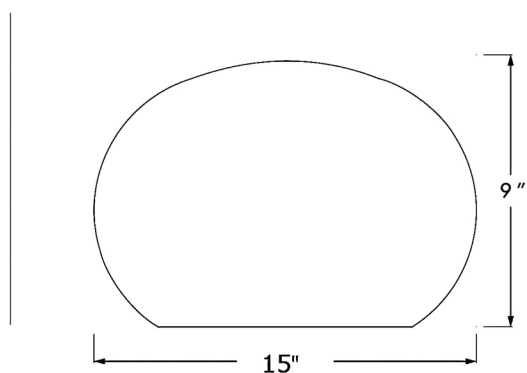

Our large ceramic light in a flush mount design is perfect for a low ceiling setting. The ceiling light throws light textures on the walls in its proximity, and a downward soft reflected light provides central task light.

Lit image

Day light image

**Lamp Base:** Medium base (E-26)  
**Wattage:** 150W  
**Supplied bulb:** Dimmable 53W incandescent or 10W LED  
**Warranty:** 1 year  
**Country of Manufacture:** USA  
**Weight:** 12 lb  
**Listing:** UL Listed Luminaire  
**Plate and Shade Material:** White ceramic  
**Perforation:** Line or dot pattern  
**Finish:** Natural matte