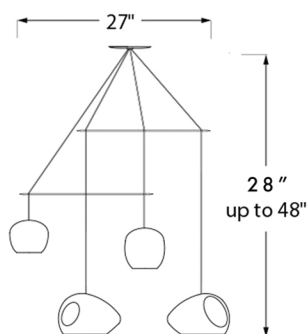

Lit image

Day light image

**Lamp Base:** Candelabra (E-12)

**Wattage:** 60W

**Supplied bulb:** 4x 40W incandescent or 4x 5W dimmable LED

**Warranty:** 1 year

**Country of Manufacture:** USA

**Weight:** 22 lb

**Listing:** UL listed luminaire

**Plate and Shade Material:** White ceramic

**Finish:** Natural matte

**Wood Material:** Australian Brigalow wood

**Ceiling Plate:** 5" diameter

**Perforation Pattern:** Line or dot pattern

**Cord Cover Finish:** Braided white

**Cord Length:** Adjustable up to 72" - longer cords are available upon request