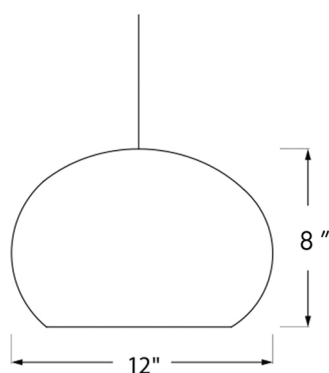

A large, white ceramic pendant light suspended by a braided cord and a matching ceramic ceiling plate. The pendant projects light textures on the walls in its proximity and casts both a downward soft reflected light and a central task light.

Lit image

Day light image

Dimensions: 12" L x 12" W x 8" H

Ceiling Plate: 5" diameter

Lamp Base: Medium base (E-26)

Wattage: 150W

Supplied bulb: 60W incandescent bulb or 10W LED bulb

Warranty: 1 year

Country of Manufacture: USA

Weight: 8 lb

Listing: UL Listed Luminaire E-353899

Shade Material: White ceramic

Perforation: Line or dot pattern

Finish: Natural matte

Cord Cover Finish: Braided white mesh

Cord Length: Adjustable up to 72" - longer cords are available upon request