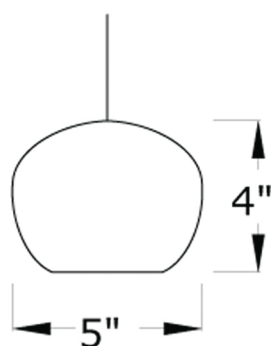

A small, white matte ceramic pendant light suspended by a braided cord and a matching ceramic ceiling plate. The pendant's perforation pattern projects light textures on the walls and casts both a downward soft reflected light and a central task light.

Lit image

Day light image

Dimensions: 5" L x 5" W x 4" H

Ceiling Plate: 5" Diameter

Lamp Base: Candelabra E14

Wattage: Up to 50W

Supplied bulb: 40W Incandescent bulb or 5W LED bulb

Warranty: 1 year

Country of Manufacture: USA

Weight: 2 lb.

Listing: All of the electrical parts are UL recognized

Plate and Shade Material: White Ceramic

Finish: Natural matte

Cord Cover Finish: Braided white mesh

Cord Length: Adjustable up to 48" - longer cords are available upon request