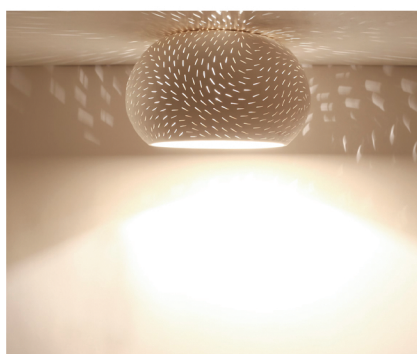

Our large ceramic light in a flush mount design is perfect for a low ceiling setting. The ceiling light throws light textures on the walls in its proximity, and a downward soft reflected light provides central task light.

Lit image

Day light image

Lamp Base: Medium base (E-26)
Wattage: 150W
Supplied bulb: Dimmable 53W incandescent or 10W LED
Warranty: 1 year
Country of Manufacture: USA
Weight: 10 lb
Listing: UL Listed Luminaire
Plate and Shade Material: White ceramic
Perforation: Line or dot pattern
Finish: Natural matte