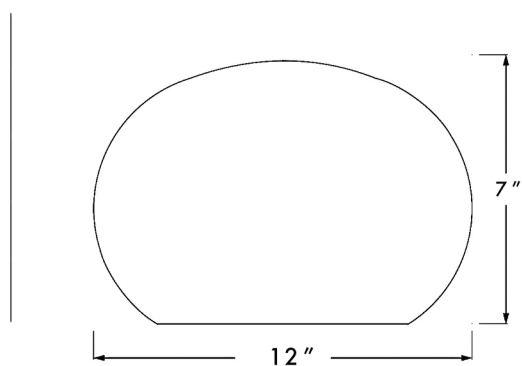

Our large ceramic light in a flush mount design is perfect for a low ceiling setting. The ceiling light throws light textures on the walls in its proximity, and a downward soft reflected light provides central task light.

Lit image

Day light image

Lamp Base: Medium base (E-26)
Wattage: 150W
Supplied bulb: Dimmable 53W incandescent or 10W LED
Warranty: 1 year
Country of Manufacture: USA
Weight: 10 lb
Listing: UL Listed Luminaire
Plate and Shade Material: White ceramic
Perforation: Line or dot pattern
Finish: Natural matte