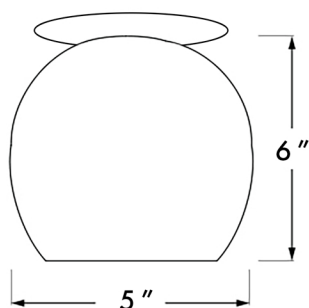

The 5" Claylight Coral Flush Mount is a minimalist statement piece when unlit. When illuminated, it casts a stunning display of patterns while providing a focused task light below. Designed for low ceilings, this compact ceramic lamp delivers both functionality and style.

Lit image

Day light image

Lamp Base: Medium base (E-26)
Wattage: 60W
Supplied bulb: Dimmable 35W incandescent or 5W LED
Warranty: 1 year
Country of Manufacture: USA
Weight: 4 lb
Plate and Shade Material: White ceramic
Perforation: Line or dot pattern
Finish: Natural matte