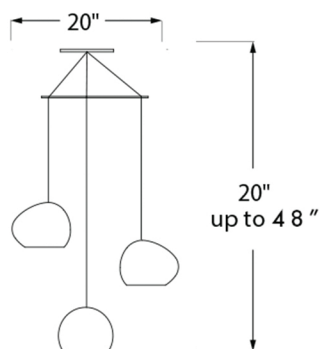

Three ceramic shades hang from a 16" Australian brigalow wood boomerang to create a mobile of lights, textures and shapes in this chandelier

The chandelier's shades include three similar 6" asymmetrical white ceramic shades with line pattern perforations.

Lit image

Day light image

Lamp Base: G8

Maximum Wattage: 35W xenon or 6W LED

Supplied bulb: 3x 35W dimmable xenon bulb or 3x 6W LED bulb

Warranty: 1 year

Country of Manufacture: USA

Weight: 6 lb

Listing: All electrical parts are UL registered

Plate and Shade Material: White ceramic

Perforation: Line or dot pattern

Finish: Natural matte

Wood Material: Australian Brigalow wood

Ceiling Plate: 5" diameter

Cord Cover Finish: Braided white

Cord Length: Adjustable up to 48" - longer cords are available upon request