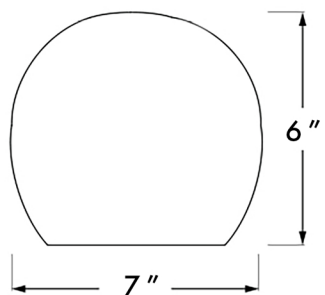

The 7" Claylight Coral Flush Mount is a minimalist statement piece when unlit. When illuminated, it casts a stunning display of patterns while providing a focused task light below. Designed for low ceilings, this compact ceramic lamp delivers both functionality and style.

Lit image

Day light image

- Lamp Base:** Candelabra (E-12)
- Wattage:** 60W
- Supplied bulb:** Dimmable 35W incandescent or 5W LED
- Warranty:** 1 year
- Country of Manufacture:** USA
- Weight:** 6 lb
- Listing:** UL Listed Luminaire
- Plate and Shade Material:** White ceramic
- Perforation:** Line or dot pattern
- Finish:** Natural matte