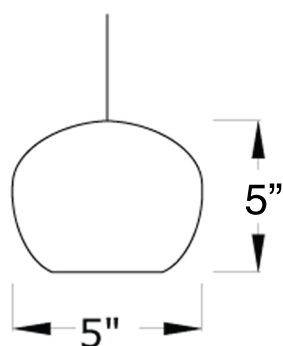

A small, white matte ceramic pendant light suspended by a braided cord and a matching ceramic ceiling plate. The pendant's perforation pattern projects light textures on the walls and casts both a downward soft reflected light and a central task light.

Lit image

Day light image

Dimensions: 5" L x 5" W x 5" H

Ceiling Plate: 5" Diameter

Lamp Base: Candelabra E14

Wattage: Up to 50W

Supplied bulb: 40W Incandescent bulb or 5W LED bulb

Warranty: 1 year

Country of Manufacture: USA

Weight: 2 lb.

Listing: UL Listed

Plate and Shade Material: White Ceramic

Finish: Natural matte

Cord Cover Finish: Braided white mesh

Cord Length: Adjustable up to 48" - longer cords are available upon request