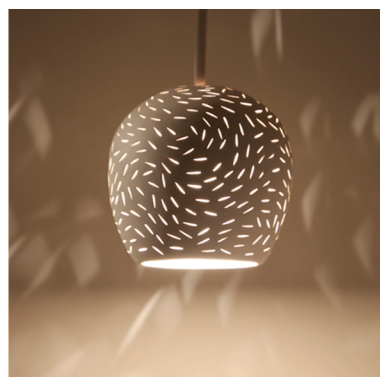

A small, white matte ceramic pendant light suspended by a braided cord and a matching ceramic ceiling plate. The pendant's perforation pattern projects light textures on the walls and casts both a downward soft reflected light and a central task light.

Lit image

Day light image

Dimensions: 5" L x 5" W x 5" H

Ceiling Plate: 5" Diameter

Lamp Base: Candelabra E14

Wattage: Up to 50W

Supplied bulb: 40W Incandescent bulb or 5W LED bulb

Warranty: 1 year

Country of Manufacture: USA

Weight: 2 lb.

Listing: UL Listed

Plate and Shade Material: White Ceramic

Finish: Natural matte

Cord Cover Finish: Braided white mesh

Cord Length: Adjustable up to 48" - longer cords are available upon request