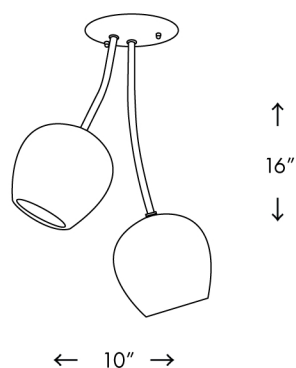

The Claylight Duet is made of two perforated white clay shades that throw light textures on the walls around them, emit a downward soft reflected light and a central task light, connected with two slightly curved brushed and finished brass rods.

Lit image

Day light image

**Lamp Base:** Candelabra E12

**Wattage:** 60W

**Supplied bulb:** 2x 40W incandescent or 5W LED

**Warranty:** 1 year

**Country of Manufacture:** USA

**Weight:** 5 lb

**Listing:** UL Listed Luminaire

**Shade Material:** White ceramic

**Perforation:** Dot pattern

**Finish:** Natural matte

**Metal:** Brushed, finished brass