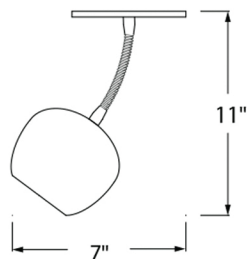

The Claylight Spot is a light fixture with a matte white solid ceramic shade. Paired with a MR16 spot LED light bulb, the fixture provides great directional focused task lighting. The flexible nickel arm allows for customized light direction.

Lit image

Day light image

Specifications:

Dimensions: 7" L x 5" W x 11" H

Plate dimensions: 5" diameter

Lamp Base: GU 10

Wattage: Up to 60W bulb

Supplied bulb: 7W LED MR16

Warranty: 1 year

Country of Manufacture: USA

Weight: 3 lb.

Plate and Shade Material: White ceramic

Finish: Natural matte

Arm Finish: Brushed nickel

Arm Length: 6"

Ceiling Plate Diameter: 5"