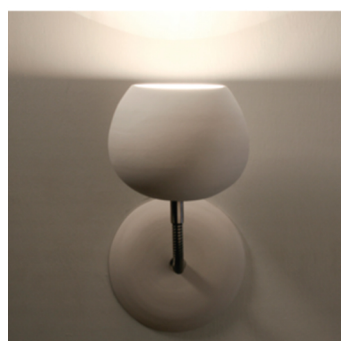

This white ceramic egg shaped sconce has a spot bulb in it. The brushed nickel finished flexible arm allows the lamp to be aimed to all directions, including downwards where in can be used as a task light or a work light.

Can be mounted as a wall sconce or as a ceiling light.

Lit image - Sconce

Lit Image - ceiling light

Day light image

**Lamp Base:** Medium screw (E-26)

**Wattage:** Up to 150W

**Supplied bulb:** 35W dimmable xenon MR16 or 6.5W LED MR16

**LED Dimming:** Default transformer is non-dimmable. Dimmable transformers are available with added cost.

**Warranty:** 1 year

**Country of Manufacture:** USA

**Weight:** 3 lb.

**Listing:** UL Listed

**Shade and Plate Material:** Hand made white ceramic

**Shade Finish:** Natural matte

**Arm Finish:** Brushed Nickel