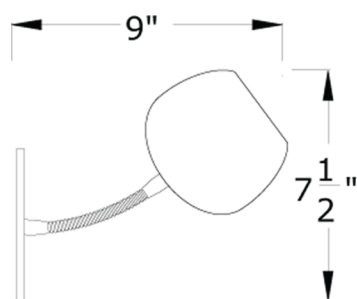

This white ceramic egg shaped sconce has a spot bulb in it. The brushed nickel finished flexible arm allows the lamp to be aimed to all directions, including downwards where in can be used as a task light or a work light.

Can be mounted as a wall sconce or as a ceiling light.

Lit image - Sconce

Lit Image - ceiling light

Day light image

**Lamp Base:** Medium screw (E-26)

**Wattage:** Up to 150W

**Supplied bulb:** 35W dimmable xenon MR16 or 6.5W LED MR16